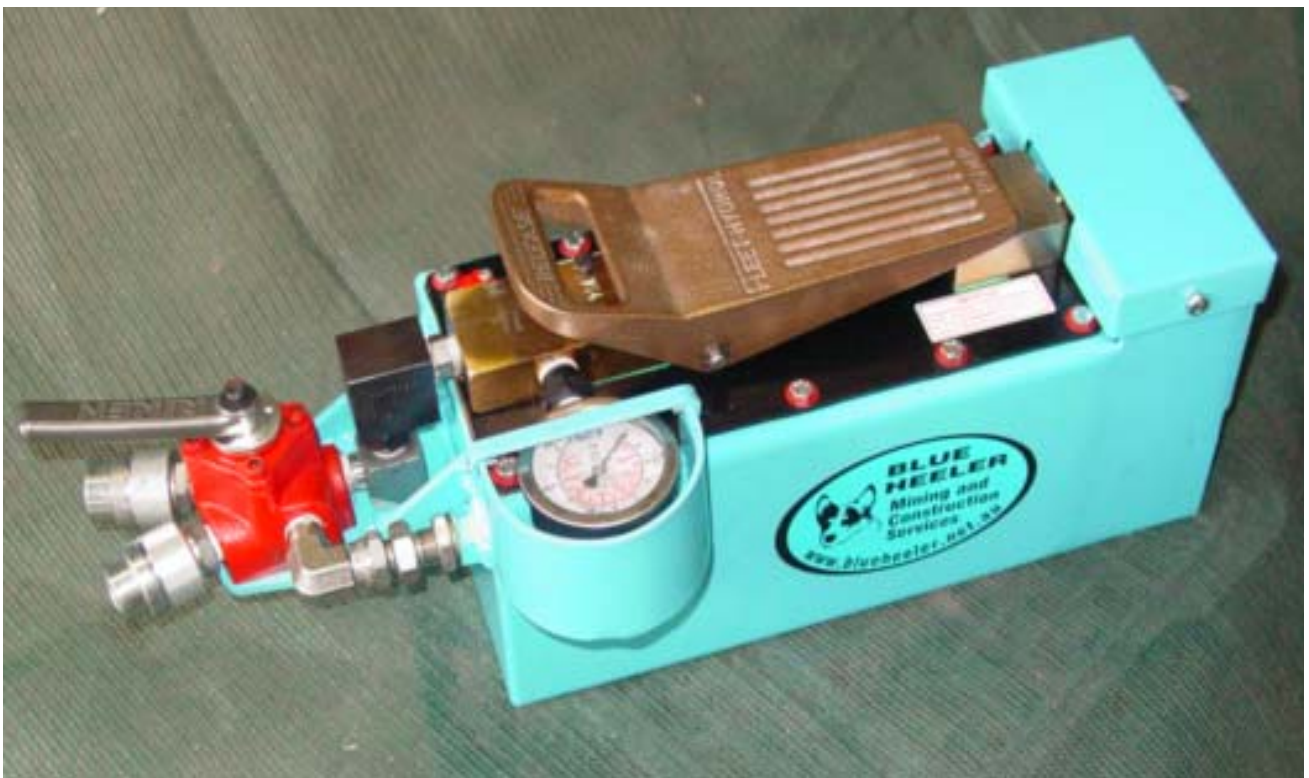

DOUBLE ACTING TENSIONER PUMP

**BLUE
HEELER**

**Mining and
Construction
Services Pty Ltd**

ABN 94 083 509 184

PO Box 2036
Woonona East NSW 2517
Unit 3/7 Pioneer Drive
Bellambi NSW 2517
Office 02 4283 8550
Fax 02 4283 8551
office@blueheeler.net.au
www.blueheeler.net.au